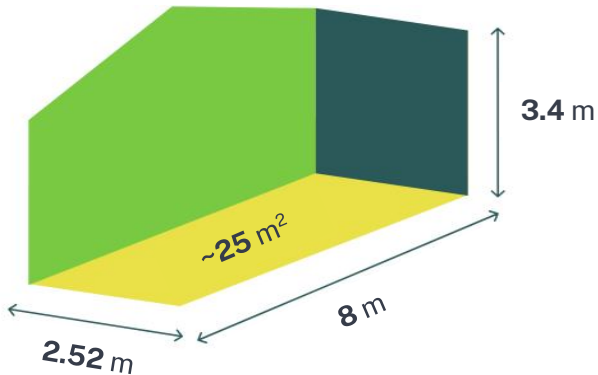

Tiny House

Combi (furnished)

TRAILER

7.8 m, galvanized, with 3 axles;

STRUCTURE

Two 8 m lamellar beams;
Base & walls & roof, wood 40x100 spruce;
One lofts;
Screws, fixing elements;

CLADDINGS

Base (aluminium sheet 0.7 mm + pop rivet + TEGO plywood 15 mm + tape + aluminium corners);
Exterior heat treated wainscot – A quality – covered with exterior linseed oil mixed with a mineral pigment of your choice or exterior water based paint (colours defined by client) + 2 sides with galvanized metal plates;
LINDAB anti steam wrap + tape;
Screws, fixing elements;
TYVEK anti sweat wrap + tape;
Interior wainscot for the walls & ceiling covered with water based paint or colourless varnish;
Roof and exterior edges - galvanized sheet metal;
Laminate flooring;

INSULATION

ROCKWOOL: 10 cm in the walls and 10 cm in the ceiling;
POLYSTYRENE: 10 cm in the floor;

WINDOWS & DOORS

PVC door – one double size;
PVC windows – 15.5 m²;
Attic windows – two pieces;
Wood corners for the windows and doors – interior & exterior;
Sliding interior door;

SANITARY INSTALLATIONS

Copper pipes for hot and cold water;
Sewage pipe;
Kitchen: IKEA sink with tap;
Bathroom: IKEA sink with tap and KLUDI shower Kit;
Shower cabin with PVC sheets on the wall;
Classic toilet;
Bathroom ventilation system;

ELECTRICAL INSTALLATIONS

Cables & electrical panel;
Switches & connectors;
Spot lamps & exterior lamp;
House ventilation system;
Electric floor heating system with thermostat;
Electric water heater;

FURNITURE

IKEA kitchen furniture – 6 elements;
IKEA bathroom washbasin cabinet – 1 piece;
Custom made stairs with storage;
Custom made wall/kitchen table;
IKEA kitchen chairs;
IKEA or custom made sofa;

OTHER ACCESSORIES

Entrance stairs;

Due to its dimensions, the finished house structure without furnishing (furniture, sanitary items, appliances, etc.) can weigh between 3200 and 3500 kg and it is not suitable for frequent travelling.