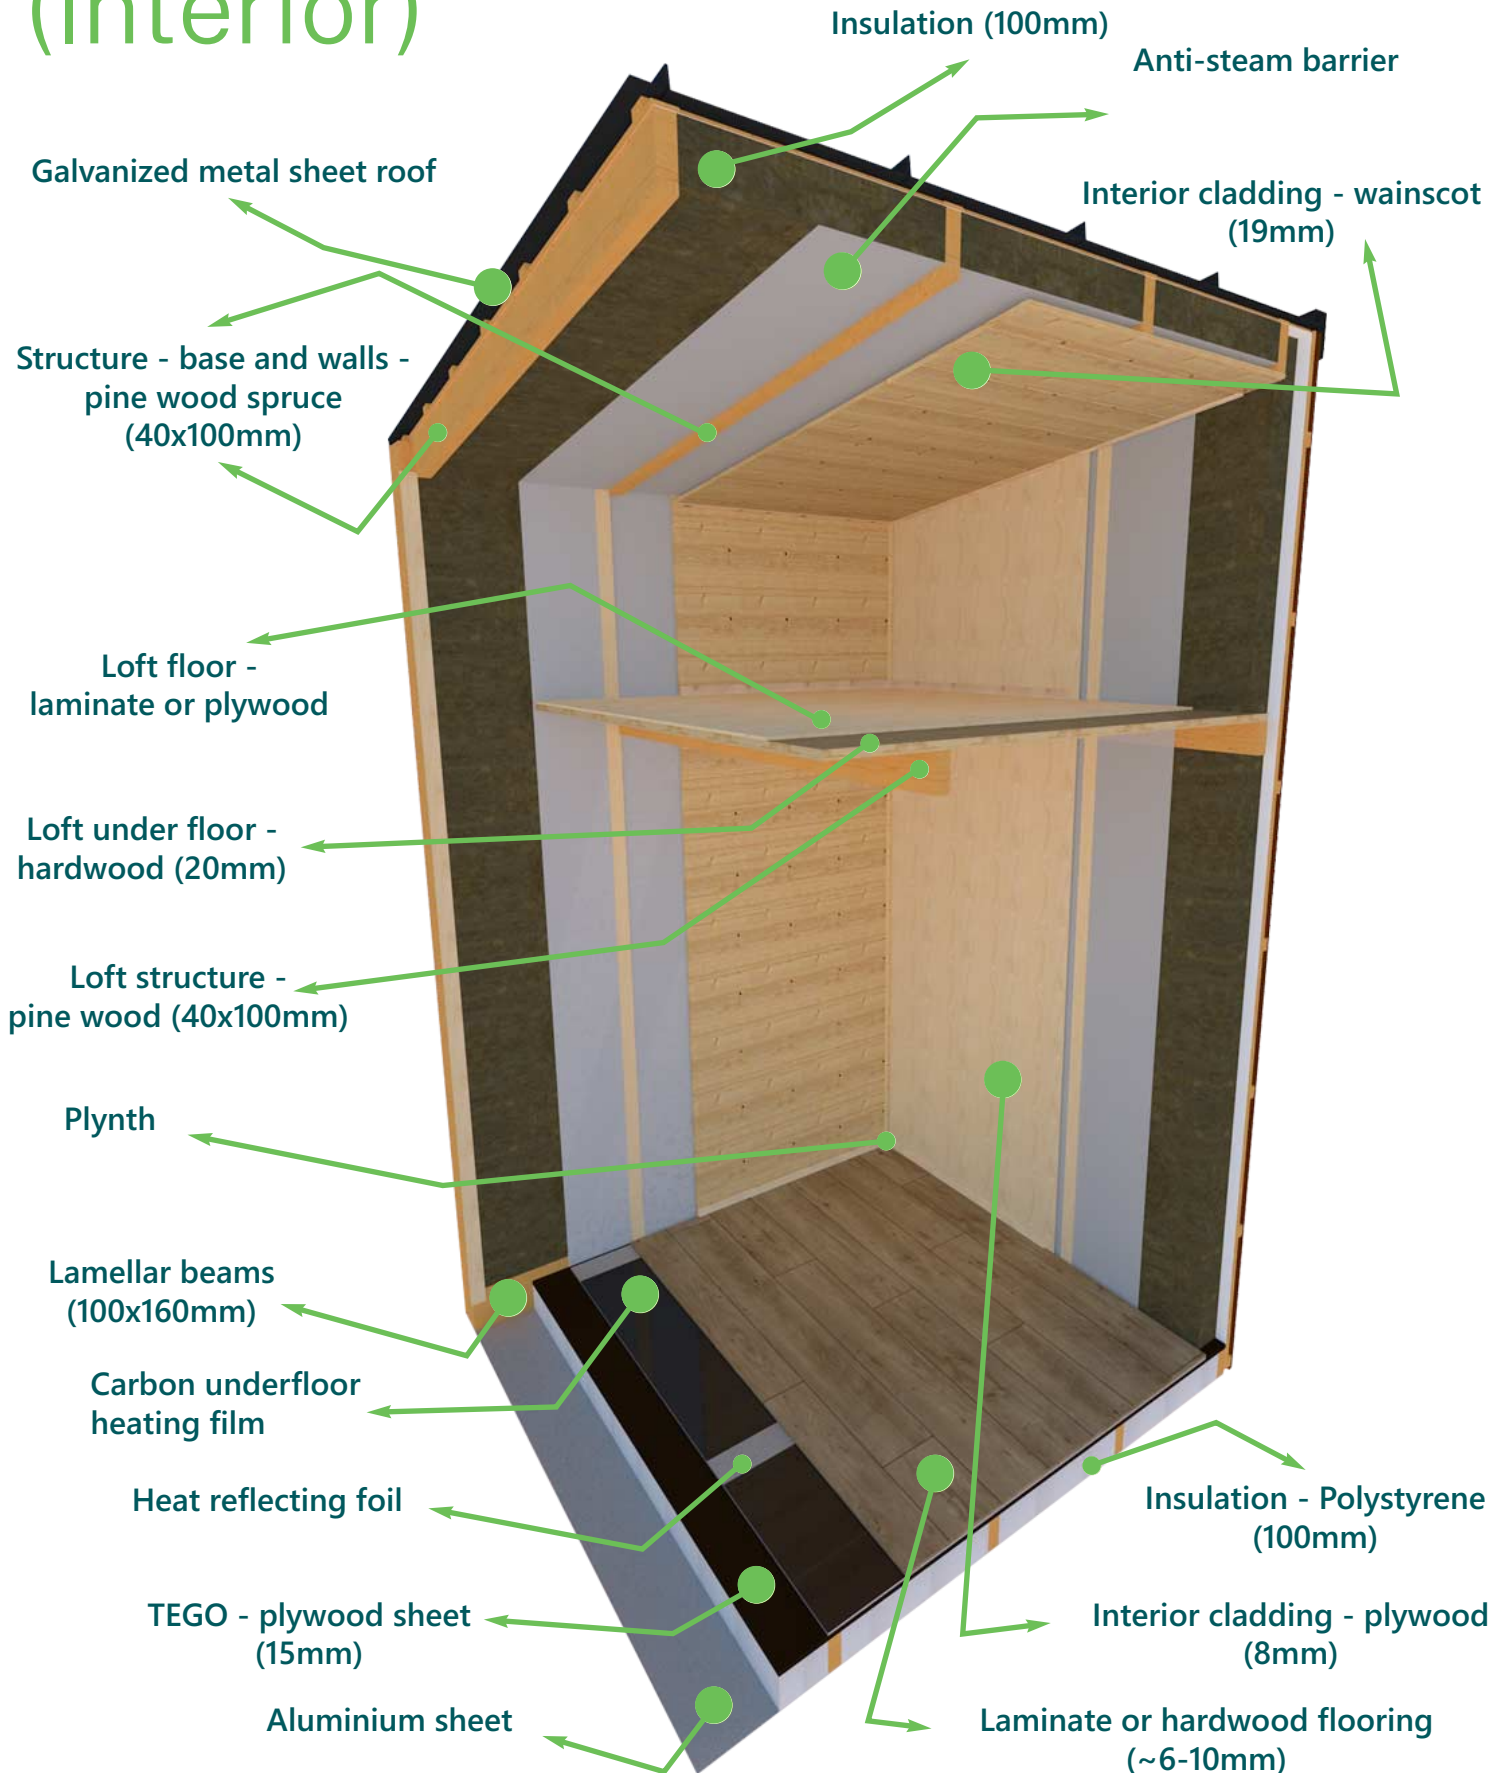

INSULATION

ROCKWOOL: 10 cm in the walls and 10 cm in the ceiling;
POLYSTYRENE: 10 cm in the floor;

WINDOWS & DOORS

PVC door – one double size;
PVC windows – 15.5 m²;
Attic windows – two pieces;
Wood corners for the windows and doors – interior & exterior;
Sliding interior door;

IKEA kitchen furniture – 6 elements;
IKEA bathroom washbasin cabinet – 1 piece;
Custom made stairs with storage;
Custom made wall/kitchen table;
IKEA kitchen chairs;
IKEA or custom made sofa;

OTHER ACCESSORIES

Entrance stairs;

Due to its dimensions, the finished house structure without furnishing (furniture, sanitary items, appliances, etc.) can weigh between 3200 and 3500 kg and it is not suitable for frequent travelling.

Tiny House

Section cut (Interior)

Tiny House

Section cut (Exterior)